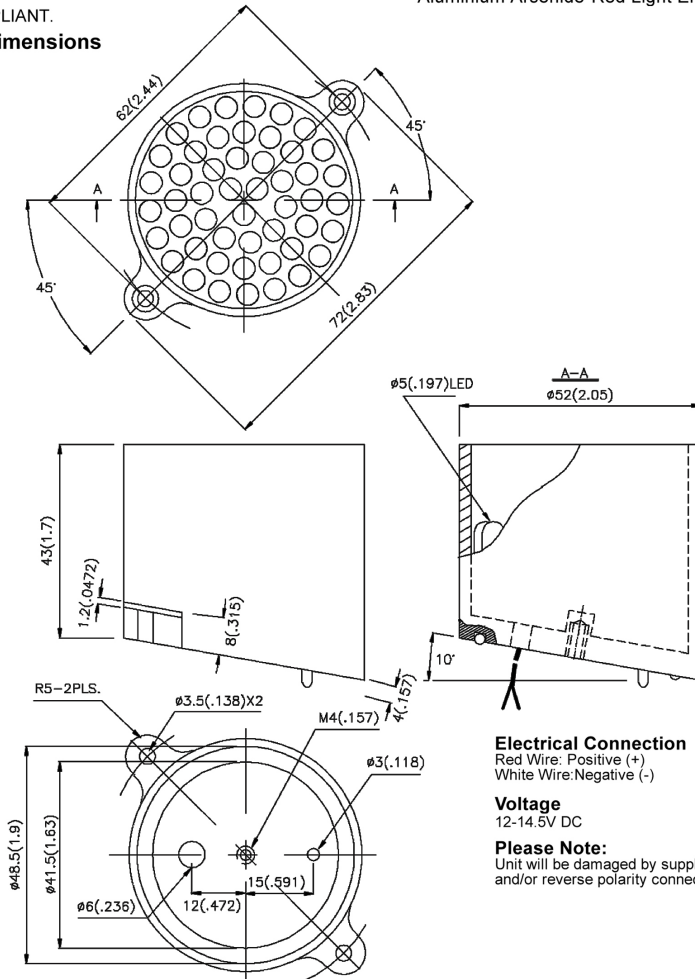

### Package Dimensions

### Electrical Connection

Red Wire: Positive (+)  
White Wire: Negative (-)

### Voltage

12-14.5V DC

### Notes:

1. All dimensions are in millimeters (inches).
2. Tolerance is  $\pm 0.25(0.01")$  unless otherwise noted.
3. Specifications are subjected to change without notice.